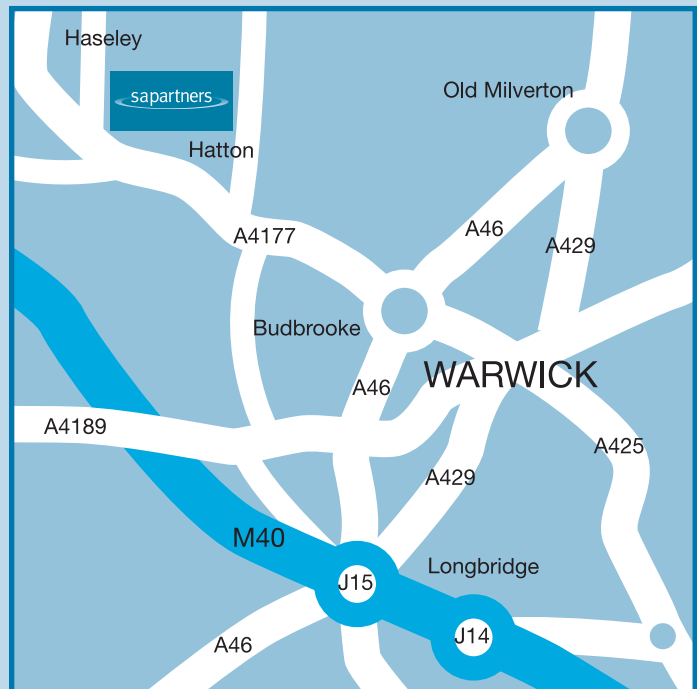

### FROM M40, M6, M42

Exit M40 at J15 and join A46 signposted Coventry. Exit onto A4177 signposted Solihull. Continue on this road through the village of Hatton. On passing The Waterman pub on your left, prepare to turn right after 150 yds into Haseley Business Centre.

### FROM M1

If travelling southbound, exit M1 at J21a to join M69. If travelling northbound, exit M1 at J17 to join M45. Bypass Coventry by following signs for A45 to Birmingham and then A46 to Warwick. Join A46 signposted Warwick. Exit onto A4177 signposted Solihull. Continue on this road through the village of Hatton. On passing The Waterman pub on your left, prepare to turn right after 150 yds into Haseley Business Centre.

### BY RAIL

Birmingham International – 15 miles  
(30 minutes by taxi)  
Warwick Parkway – 3 miles  
(10 minutes by taxi)

### BY AIR

Birmingham International Airport – 15 miles  
(30 minutes by taxi)  
Coventry Airport – 13 miles  
(25 minutes by taxi)

S A Partners LLP  
Haseley Business Centre,  
Warwick CV35 7LS  
United Kingdom