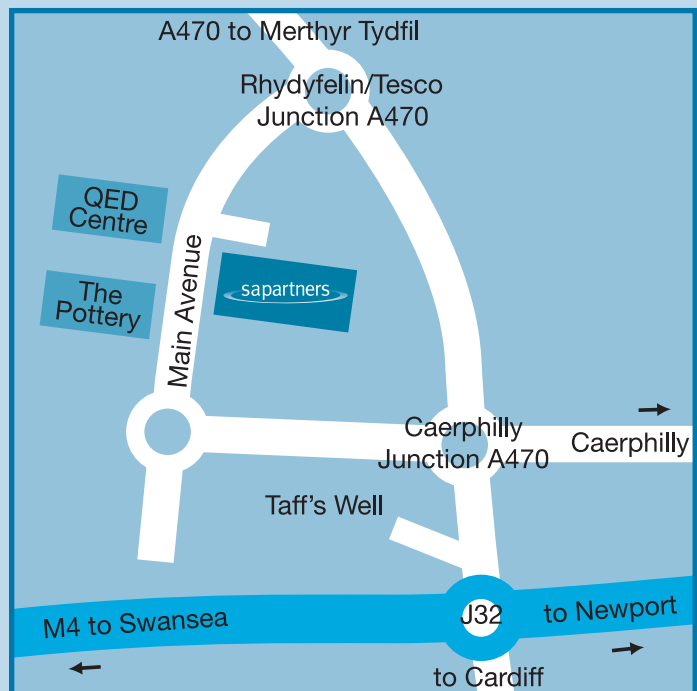

HOW TO FIND US

CARDIFF

FROM M4

Exit J32 and follow signs for A470 (Merthyr Tydfil). Take second exit (Caerphilly) and follow signs for Treforest Industrial Estate. On dual carriageway continue straight over traffic lights and the Business Development Centre is on the right (across carriageway), opposite the QED Centre and Pottery Pub.

FROM A470 (NORTH)

Exit A470 at Treforest Industrial Estate. Take the third exit into Treforest Industrial Estate. Business Development Centre is on the left, opposite the QED Centre and Pottery Pub.

BY RAIL

Cardiff Central Station – 10 miles
(20 minutes by taxi)

BY AIR

Cardiff International Airport – 18 miles
(40 minutes by taxi)
Bristol International Airport – 54 miles
(1 hour by taxi)

S A Partners LLP
Business Development Centre,
Pontypridd CF37 5UR
United Kingdom